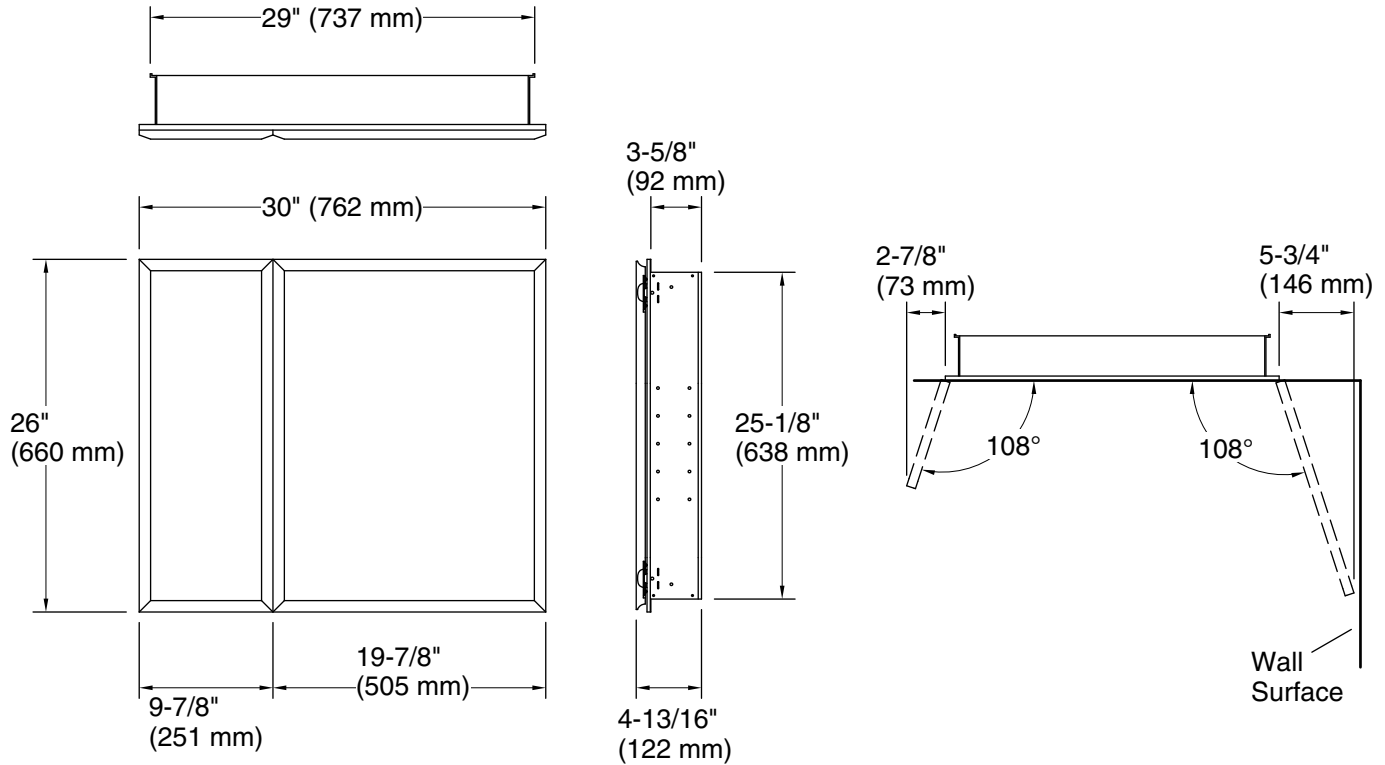

Technical Information

All product dimensions are nominal.

Notes

Install this product according to the installation guide.

When determining the height of the medicine cabinet, ensure the mirrored door will clear all obstacles (such as a faucet). A minimum distance of 3" (76 mm) is required.

For surface-mount, use anchors (not provided) rated for the loaded weight of this product.

This cabinet is designed for either right or left door swing. Check for obstructions.